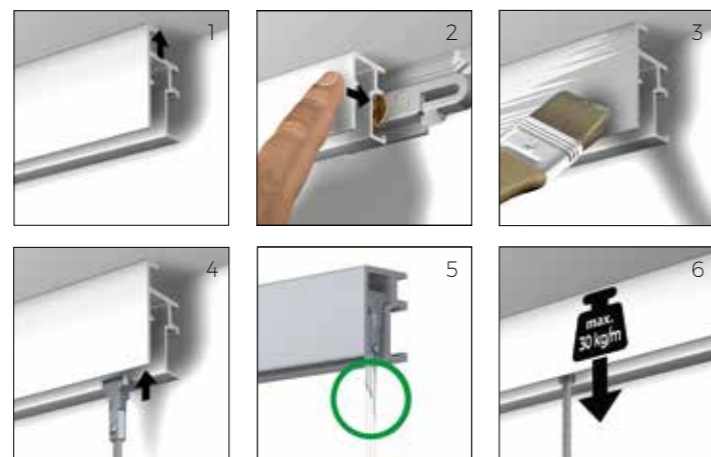

R20

All-round