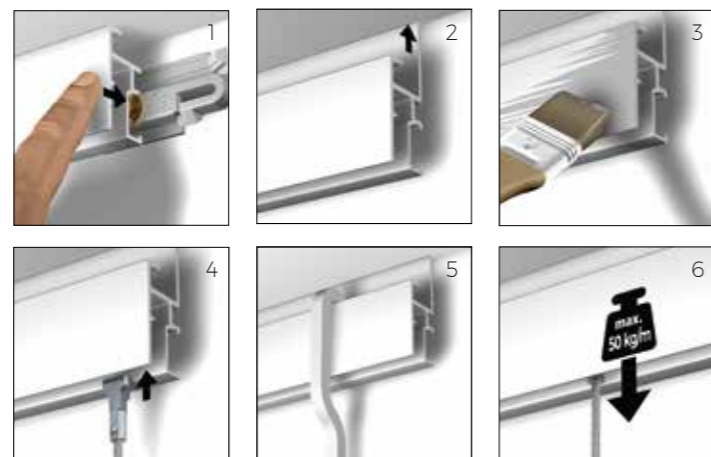

R30

Professional

1. 1 Easy one touch installation
2. 2 Installing tight to the ceiling
3. 3 Re-paintable
4. 4 Hanging in any position along the rail
5. 5 Suitable for heavy duty rods and cords
6. 6 Capacity 50 kg per meter / 110 lb per 3 ft.

Watch the installation video here

Rail R30

The R30 is a professional wall hanging rail which is very suitable for galleries and museums, made of a high quality aluminium and has a capacity of 50 kg per meter/110 lb per 6 ft. (size 34.8 x 11.5mm/1.37 inch x 0.45 inch). Available in

White/primer: A lively and bright primer white (RAL 9016) which can be repainted without any special preparations.

Article numbers:

Newly R30 rail 200 cm/6.5 ft white	1301.200
Newly R30 rail 300 cm/9.8 ft white	1301.300
Newly R30 end cap white	2301.100
Newly R30 corner connector white	2301.200
Newly R30 Installation set 200cm/6.5 ft	4040.200
Newly R30 Installation set 300cm/9.8 ft	4040.300

Newly clip white	3010.101*
Newly drill template	4090.100
Newly screw (3.5x40mm)	4010.120 *
Newly plaster board screw	4010.110*
FISCHER DUOPOWER 5mm plug 5x25	4020.060*

* Use 3 pieces per meter

Each rail is separately packed in shrink wrap to avoid surface damage.

Cords and rod

The Twister comes in with a reliable transparent perlon cord ϕ 2 mm polyamide or with a contemporary looking steel cable ϕ 1.8 mm.

Both cords have a 20kg/44lb capacity. Besides these cords there is also a rigid 2 mm rod with a Twister head available.

Article numbers:

Perlon Twister

100 cm/3.2 ft	5010.100
150 cm/4.9 ft	5010.150
200 cm/6.5 ft	5010.200
250 cm/8.2 ft	5010.250
300 cm/9.8 ft	5010.300
500 cm/16.4 ft	5010.500

Newly sets

Newly set Perlon Twister 200cm/6.5 ft	
+ H10 4kg/8 lb hook	7025.200
Newly set Perlon Twister 200cm/6.5 ft	
+ H100 20kg/44 lb hook	7026.200

Steel Twister

100 cm/3.2 ft	6010.100
150 cm/4.9 ft	6010.150
200 cm/6.5 ft	6010.200
250 cm/8.5 ft	6010.250
300 cm/9.8 ft	6010.300
500 cm/16.4 ft	6010.500

Rod Twister

Newly Rod 2mm Twister white 200cm/6.5 ft	
	4201.200
Newly Rod hook H50 5kg/11 lb	3021.200

Hanging rod

Classic heavy duty hanging rod for heavy objects. The rod is made of aluminium and the hook of solid steel. The rod is 4x4mm/ 0.15 x 0.15 inch and has a length of 200cm/6.5 ft.

Article numbers:

Newly S-rod alu white 200 cm/6.5 ft	4110.200
Newly S-rod hook 20 kg/44 lb	3030.100

Hooks

Hook H10: Small hook with a maximum capacity of 4kg/8 lb. Only suitable for perlon cords. Easy to adjust while attached to the perlon cord, thanks to the spring mechanism.

Hook H30: Smallest hook in the world, therefore suitable to hang clickframes and small pieces with triangle hanger. Maximum capacity 3 kg/6 lb. Suitable for all basic hanging functions on both perlon cord and steel cable.

Hook H50: Maximum capacity 5 kg/11 lb. Suitable for all basic hanging functions on both perlon cord and steel cable.

Hook H100: Most reliable, self locking and strongest hook on the market. Suitable till 20 kg/44 lb on both perlon and steel cable.