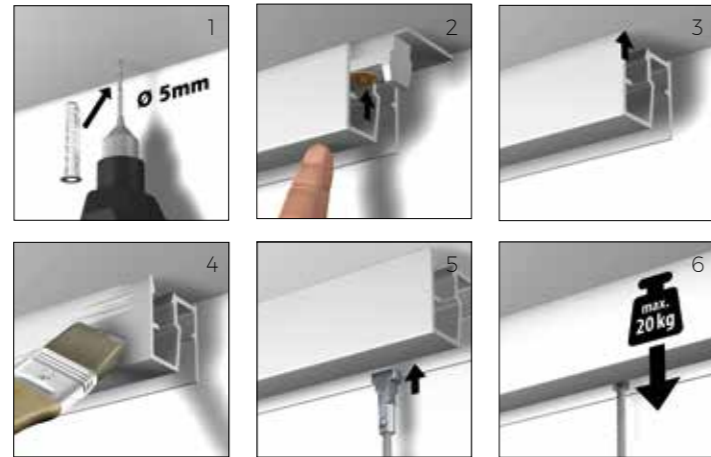

R40

Up

1. 1 Can be installed anywhere onto the ceiling
2. 2 Invisible hanging of the Twister head
3. 3 Ceiling installation
4. 4 Re-paintable
5. 5 Hanging in any position along the rail
6. 6 Max. 20 kg per meter/44 lb per 3 ft.

Watch the installation video here

📌 Rail R40

The R40 rail is the only rail in the world which can be attached onto the ceiling with clips. Unique, the rail can be installed anywhere along the ceiling. Very suitable to install in shop windows for displaying all kind of objects. The R40 ceiling rail is produced from high quality aluminium and is suitable to 20 kg per meter/ 44 lb per 3 ft. (seize 18.3 x 17.6 mm/ 0.72 x 0.69 in).

Available in white/primer: A lively and bright primer white (RAL 9016) which can be repainted without any special preparations

Article numbers:	
Newly R40 ceiling rail white 200cm/6.5 ft	1401.200
Newly R40 end cap white	2401.100
Newly R40 clip	3010.400*

Newly screw (3,5x40mm)	4010.120 *
FISCHER DUOPOWER 5mm plug 5x25	4020.060*
Newly R40 Installation set 200cm/6.5 ft	4044.200

* Use 3 pieces per meter

Each rail is separately packed in shrink wrap to avoid surface damage.

📌 Cords and rod

The Twister comes in with a reliable transparent perlon cord ϕ 2 mm polyamide or with a contemporary looking steel cable ϕ 1.8 mm.

Both cords have a 20kg/44lb. capacity. Besides these cords there is also a rigid 2 mm rod with a Twister head available.

Article numbers:

Perlon Twister	
100 cm/3.2 ft	5010.100
150 cm/4.9 ft	5010.150
200 cm/6.5 ft	5010.200
250 cm/8.2 ft	5010.250
300 cm/9.8 ft	5010.300
500 cm/16.4 ft	5010.500

Newly sets

Newly set Perlon Twister 200cm/6.5 ft + H10 4kg/8 lb hook	7025.200
Newly set Perlon Twister 200cm/6.5 ft + H100 20kg/44 lb hook	7026.200

Steel Twister