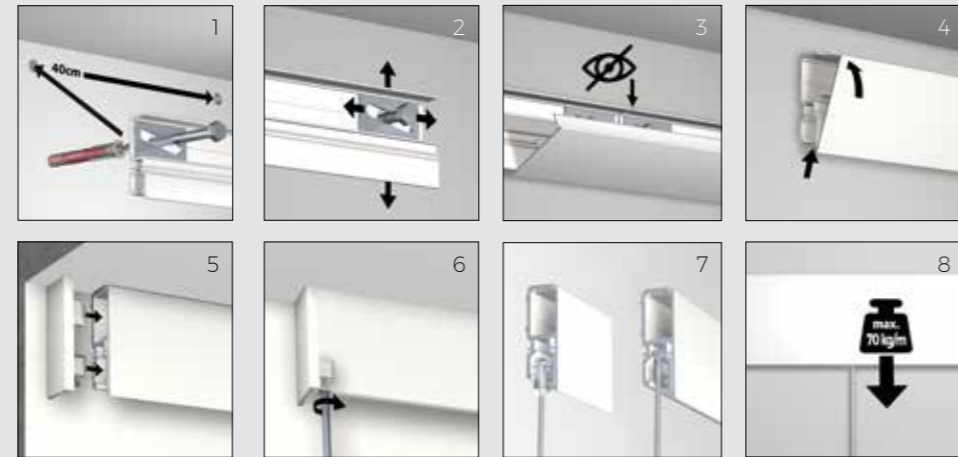

R70

Museum line

Watch the installation video here

1 Professional wall rail	5 Place and cap
2 Easy mounting flush against wall	6 End cap screwed in
3 Easy adjustment to achieve level hanging using a mounting plate	7 Suitable for all Newly 2-mm hanging wires
4 Click the cover over the rail	8 Max. weight capacity 70 kg / 154 lb.