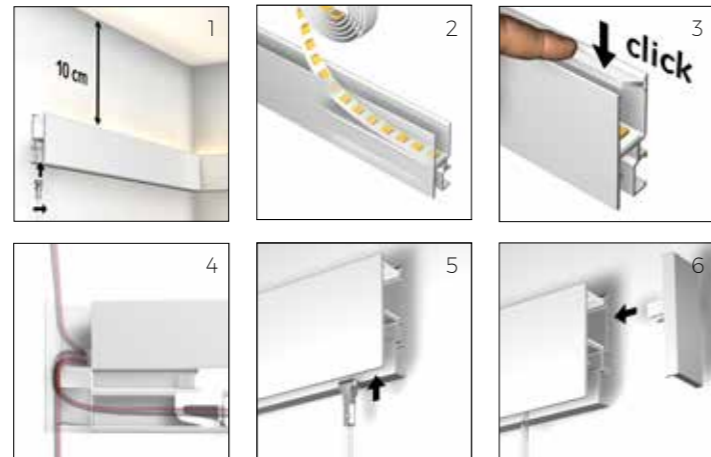

R35 LED

LED

1. 1 Easy one touch installation
2. 2 Installing min 10 cm under the ceiling
3. 3 Re-paintable
4. 4 Hanging in any position along the rail
5. 5 Capacity 30 kg per meter / 66 lb per 3 ft.
6. 6 LED light dimmable

Watch the installation video here

Rail R35 LED

The R35 LED is a premium wall hanging rail, ideal for residential areas. It is constructed from high-quality aluminum and features integrated LED lighting which is dimmable with the remote control. The R35 LED can support up to 30 kg per meter / 66 lb per 6 ft. (size 35 x 12mm / 1.38 inch x 0.47 inch). Available in

White/primer: A lively and bright primer white (RAL 9016) which can be repainted without any special preparations.

Article numbers:

Newly R35 Rail LED + Diffuser 200cm/6.5 ft	1351.200
Newly R35 LED Diffuser 100cm/3.2 ft	2350.100
Newly R35 end cap white + wire guide L+R	2351.200
Newly R35 LED strip 60/m 25 W 300k 24V 5mtr	1359.010
24V LED Driver 1.5A 36W	1359.020
Remote controler	1359.030

Newly clip white	3010.101*
Newly screw (3.5x40mm)	4010.120 *
Newly plaster board screw	4010.110*
FISCHER DUOPOWER 5mm plug 5x25	4020.060*

* Use 3 pieces per meter

Each rail is separately packed in shrink wrap to avoid surface damage.

Cords and rod

The Twister comes in with a reliable transparent perlon cord ϕ 2 mm polyamide or with a contemporary looking steel cable ϕ 1.8 mm.

Both cords have a 20kg/44lb capacity. Besides these cords there is also a rigid 2 mm rod with a Twister head available.

Article numbers:

Perlon Twister

100 cm/3.2 ft	5010.100
150 cm/4.9 ft	5010.150
200 cm/6.5 ft	5010.200
250 cm/8.2 ft	5010.250
300 cm/9.8 ft	5010.300
500 cm/16.4 ft	5010.500

Newly sets

Newly set Perlon Twister 200cm/6.5 ft	
+ H10 4kg/8 lb hook	7025.200
Newly set Perlon Twister 200cm/6.5 ft	
+ H100 20kg/44 lb hook	7026.200

Steel Twister

100 cm/3.2 ft	6010.100
150 cm/4.9 ft	6010.150
200 cm/6.5 ft	6010.200
250 cm/8.5 ft	6010.250
300 cm/9.8 ft	6010.300
500 cm/16.4 ft	6010.500

Rod Twister

Newly Rod 2mm Twister white 200cm/6.5 ft	4201.200
Newly Rod hook H50 5kg/11 lb	3021.200

Hooks

Hook H10: Small hook with a maximum capacity of 4kg/8 lb. Only suitable for perlon cords. Easy to adjust while attached to the perlon cord, thanks to the spring mechanism.

Hook H30: Smallest hook in the world, therefore suitable to hang clickframes and small pieces with triangle hanger. Maximum capacity 3 kg/6 lb. Suitable for all basic hanging functions on both perlon cord and steel cable.

Hook H50: Maximum capacity 5 kg/11 lb. Suitable for all basic hanging functions on both perlon cord and steel cable.

Hook H100: Most reliable, self locking and strongest hook on the market. Suitable till 20 kg/44 lb on both perlon and steel cable.

Hook H100 security: This theft delaying hook is very solid, strong and reliable with a capacity of 20kg/44 lb on both perlon- and steel cable. Suitable for public spaces.

Article numbers: