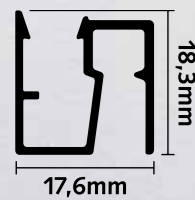

R40

Up

1. 1 Can be installed anywhere onto the ceiling
2. 2 Invisible hanging of the Twister head
3. 3 Ceiling installation
4. 4 Re-paintable
5. 5 Hanging in any position along the rail
6. 6 Max. 20 kg per meter/44 lb per 3 ft.

Watch the installation video here

📌 Rail R40

The R40 rail is the only rail in the world which can be attached onto the ceiling with clips. Unique, the rail can be installed anywhere along the ceiling. Very suitable to install in shop windows for displaying all kind of objects. The R40 ceiling rail is produced from high quality aluminium and is suitable to 20 kg per meter/ 44 lb per 3 ft. (seize 18.3 x 17.6 mm/ 0.72 x 0.69 in).

Available in white/primer: A lively and bright primer white (RAL 9016) which can be repainted without any special preparations

Article numbers:	
Newly R40 ceiling rail white 200cm/6.5 ft	1401.200
Newly R40 end cap white	2401.100
Newly R40 clip	3010.400*

Newly screw (3,5x40mm)	4010.120 *
FISCHER DUOPOWER 5mm plug 5x25	4020.060*
Newly R40 Installation set 200cm/6.5 ft	4044.200

* Use 3 pieces per meter

Each rail is separately packed in shrink wrap to avoid surface damage.

📌 Cords and rod

The Twister comes in with a reliable transparent perlon cord ϕ 2 mm polyamide or with a contemporary looking steel cable ϕ 1.8 mm.

Both cords have a 20kg/44lb. capacity. Besides these cords there is also a rigid 2 mm rod with a Twister head available.

Article numbers:

Perlon Twister	
100 cm/3.2 ft	5010.100
150 cm/4.9 ft	5010.150
200 cm/6.5 ft	5010.200
250 cm/8.2 ft	5010.250
300 cm/9.8 ft	5010.300
500 cm/16.4 ft	5010.500

Newly sets

Newly set Perlon Twister 200cm/6.5 ft + H10 4kg/8 lb hook	7025.200
Newly set Perlon Twister 200cm/6.5 ft + H100 20kg/44 lb hook	7026.200

Steel Twister