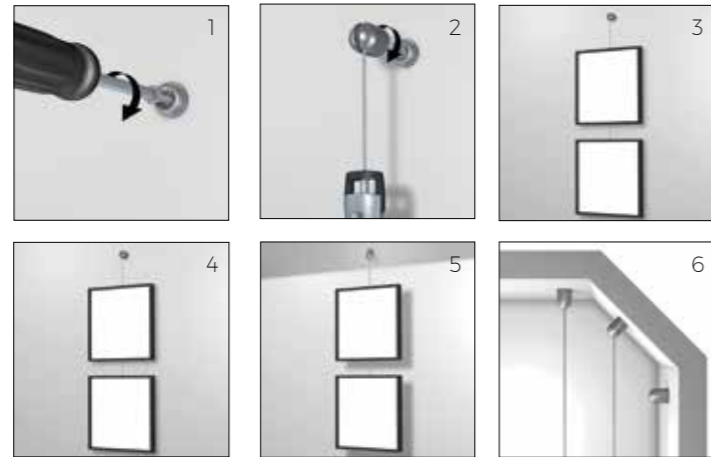

Solohanger