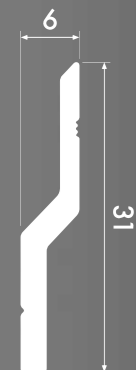

Z100

Z100 Powerbar

1. 1 Can be installed anywhere along the wall
2. 2 Panel can be adjusted
3. 3 Mount one bar to the panel, the other to the wall
4. 4 Easy, flexible and secure hanging

Z100

The Z100 Powerbar offers an adjustable solution for hanging large panels. The panels can be hung stable against the wall. One bar of the Z100 is attached to the panel, the other bar is mounted to the wall. The panel can be adjusted horizontally.

The Z100 Powerbar is available in, 40 cm/1.3 ft, 60 cm/1.9 ft, 100 cm/3.2 ft and 200 cm/6.5 ft. The installation set is necessary to mount the Z100 and consists of 4 screws and 2 plugs.

Article numbers:

Newly Z100 Powerbar 40cm/1.3 ft (pair of 2)	7100.040
Newly Z100 Powerbar 60cm/1.9 ft (pair of 2)	7100.060
Newly Z100 Powerbar 100cm/3.2 ft (p/10)	7100.100
Newly Z100 Powerbar 200cm/6.5 ft (p/10)	7100.200

Newly Z100 screw 3.5x40 PZ 2	4010.150*
Newly Z100 screw 3.5x12 PZ 2	4010.160*
FISCHER DUOPOWER 5mm plug 5x25	4020.060*
Newly Z100 Powerbar Installation set 20cm/0.6 ft	4045.020

* Recommended 1 pc/10cm/0.3 ft