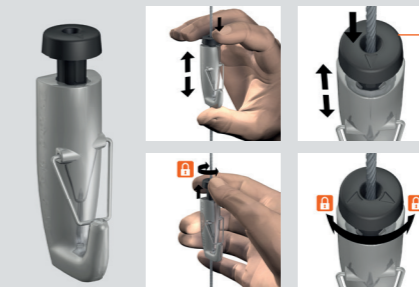

* Use 3 pieces per meter

Cords and hooks

2.5-mm steel cable Twister Lock
2.5-mm steel cable including a Twister Lock for secure and reliable attachment of the wire in the rail.

Article numbers:

Newly 2.5mm steel cable Twister Lock 200 cm/6.5 ft	6200.200
Newly 2.5mm steel cable Twister Lock 300 cm/9.8 ft	6200.300
Newly 2.5mm steel cable Twister Lock 500 cm/16.4 ft	6200.500