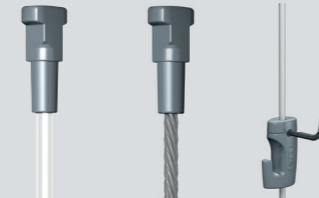

Cords and rod