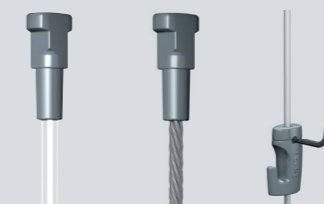

Cords and rod