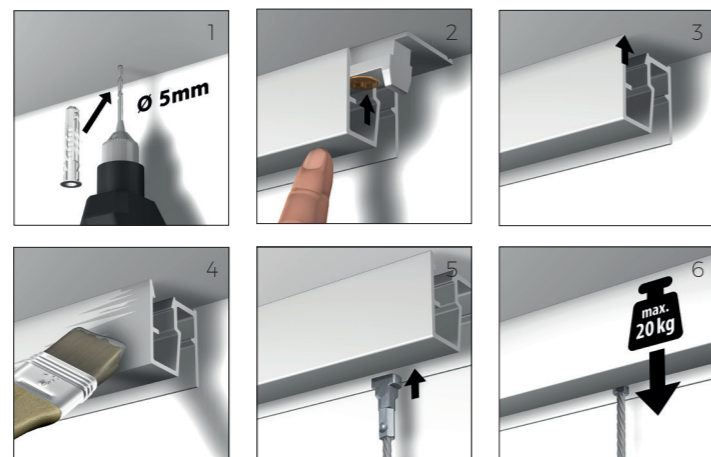

R40

Up

1. 1 Can be installed anywhere onto the ceiling
2. 2 Invisible hanging of the Twister head
3. 3 Ceiling installation
4. 4 Re-paintable
5. 5 Hanging in any position along the rail
6. 6 Max. 20 kg per meter/44 lb per 3 ft.

Watch the installation video here

📌 Rail R40

The R40 rail is the only rail in the world which can be attached onto the ceiling with clips. Unique, the rail can be installed anywhere along the ceiling. Very suitable to install in shop windows for displaying all kind of objects. The R40 ceiling rail is produced from high quality aluminium and is suitable to 20 kg per meter/ 44 lb per 3 ft. (seize 18.3 x 17.6 mm/ 0.72 x 0.69 in).

Available in white/primer: A lively and bright primer white (RAL 9016) which can be repainted without any special preparations

Article numbers:	
Newly R40 ceiling rail white 200cm/6.5 ft	1401.200
Newly R40 end cap white	2401.100
Newly R40 clip	3010.400*

Newly screw (3,5x45mm)	4010.100*
FISHER UX5x30R plug	4020.050*
Newly R40 Installation set 200cm/6.5 ft	4044.200

* Use 3 pieces per meter

Each rail is separately packed in shrink wrap to avoid surface damage.

📌 Cords and rod

The Twister comes in with a reliable transparent perlon cord ϕ 2 mm polyamide or with a contemporary looking steel cable ϕ 1.8 mm.

Both cords have a 20kg/44lb. capacity. Besides these cords there is also a rigid 2 mm rod with a Twister head available.

Article numbers:

Perlon Twister	
100 cm/3.2 ft	5010.100
150 cm/4.9 ft	5010.150
200 cm/6.5 ft	5010.200
250 cm/8.2 ft	5010.250
300 cm/9.8 ft	5010.300
500 cm/16.4 ft	5010.500

Newly sets

Newly set Perlon Twister 200cm/6.5 ft + H10 4kg/8 lb hook	7025.200
Newly set Perlon Twister 200cm/6.5 ft + H100 20kg/44 lb hook	7026.200

Steel Twister