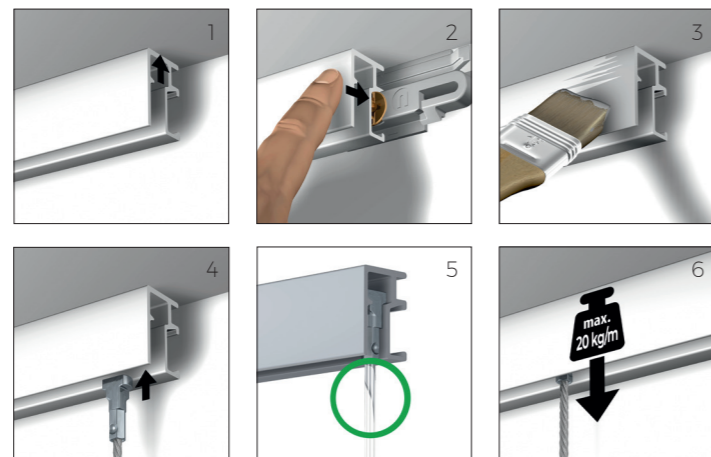

R10
04

R30
08

R70
10

SOLO-
HANGER
20

R10

Compact

- 1 Installing tight to the ceiling
- 2 Easy one touch installation
- 3 Re-paintable
- 4 Hanging in any position along the rail
- 5 Invisible hanging of the Twister head
- 6 Maximum 20kg per meter / 44 lb. per 3 ft.