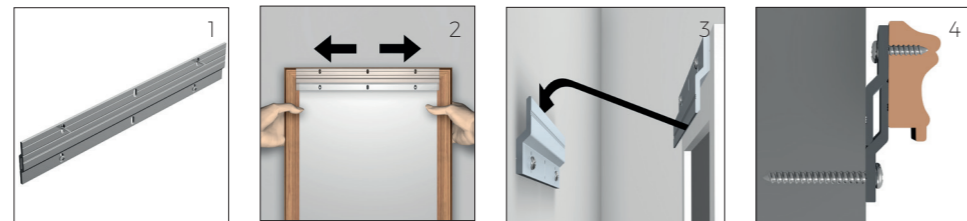

Steel Twister

100 cm/3,2 ft	6010.100
150 cm/4,9 ft	6010.150
200 cm/6,5 ft	6010.200
250 cm/8,5 ft	6010.250
300 cm/9,8 ft	6010.300
500 cm/16,4 ft	6010.500

WARRANTY
10
YEARS

Z100

Z100 Powerbar

- 1 Can be installed anywhere along the wall
- 2 Panel can be adjusted
- 3 Mount one bar to the panel, the other to the wall
- 4 Easy, flexible and secure hanging

Z100

The Z100 Powerbar offers an adjustable solution for hanging large panels. The panels can be hung stable against the wall. One bar of the Z100 is attached to the panel, the other bar is mounted to the wall. The panel can be adjusted horizontally.