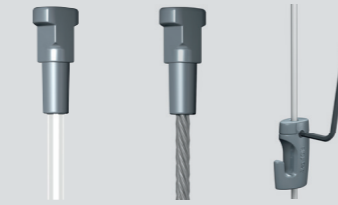

Cords and rod