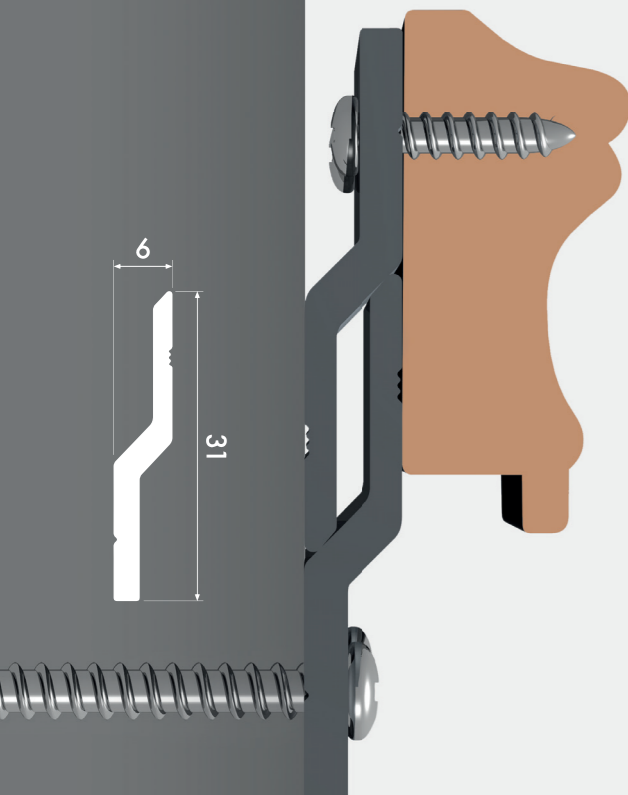

The H300 set consists of 2 self locking lower clamps, 2 upper clamps and an instruction sheet but excluding cords.

Article numbers:

Newly H300 Panel Display hanger set 10kg/22lb 7070.300

Cords

The Twister comes in with a reliable transparent perlon cord ϕ 2 mm polyamide or with a contemporary looking steel cable ϕ 1.8 mm.

Steel Twister

100 cm/3,2 ft	6010.100
150 cm/4,9 ft	6010.150
200 cm/6,5 ft	6010.200
250 cm/8,5 ft	6010.250
300 cm/9,8 ft	6010.300
500 cm/16,4 ft	6010.500

WARRANTY
10
YEARS

Z100

Z100 Powerbar

- 1 Can be installed anywhere along the wall
- 2 Panel can be adjusted
- 3 Mount one bar to the panel, the other to the wall
- 4 Easy, flexible and secure hanging

Z100

The Z100 Powerbar offers an adjustable solution for hanging large panels. The panels can be hung stable against the wall. One bar of the Z100 is attached to the panel, the other bar is mounted to the wall. The panel can be adjusted horizontally.