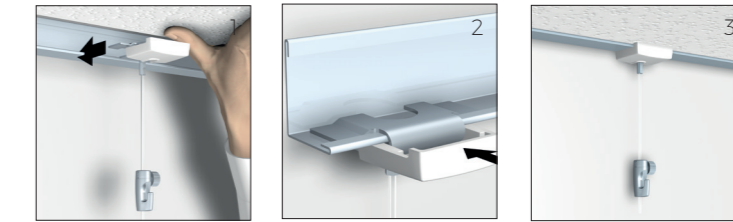

4kg/8 lb

20kg/44 lb

CEILINGHANGER

Ceilinghanger

Watch the installation video here

You can use the steel strip of your panel ceiling parallel to the wall as a hanging rail system with the Ceilinghanger Flexible, easy and safe without installing a real system or drilling holes.