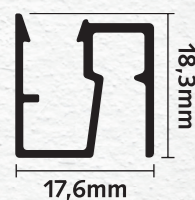

R40

Up

1. 1 Can be installed anywhere onto the ceiling
2. 2 Invisible hanging of the Twister head
3. 3 Ceiling installation
4. 4 Re-paintable
5. 5 Hanging in any position along the rail
6. 6 Max. 20 kg per meter/44 lb per 3 ft.

Watch the installation video here

📌 Rail R40

The R40 rail is the only rail in the world which can be attached onto the ceiling with clips. Unique, the rail can be installed anywhere along the ceiling. Very suitable to install in shop windows for displaying all kind of objects. The R40 ceiling rail is produced from high quality aluminium and is suitable to 20 kg per meter/ 44 lb per 3 ft. (seize 18.3 x 17.6 mm/ 0.72 x 0.69 in).

Available in white/primer: A lively and bright primer white (RAL 9016) which can be repainted without any special preparations

Article numbers:	
Newly R40 ceiling rail white 200cm/6.5 ft	1401.200
Newly R40 end cap white	2401.100
Newly R40 clip	3010.400*

Newly screw (3,5x45mm)	4010.100*
FISHER UX5x30R plug	4020.050*
Newly R40 Installation set 200cm/6.5 ft	4044.200

* Use 3 pieces per meter

Each rail is separately packed in shrink wrap to avoid surface damage.

📌 Cords and rod

The Twister comes in with a reliable transparent perlon cord ϕ 2 mm polyamide or with a contemporary looking steel cable ϕ 1.8 mm.

Both cords have a 20kg/44lb. capacity. Besides these cords there is also a rigid 2 mm rod with a Twister head available.

Article numbers:

Perlon Twister	
100 cm/3.2 ft	5010.100
150 cm/4.9 ft	5010.150
200 cm/6.5 ft	5010.200
250 cm/8.2 ft	5010.250
300 cm/9.8 ft	5010.300
500 cm/16.4 ft	5010.500

Newly sets

Newly set Perlon Twister 200cm/6.5 ft + H10 4kg/8 lb hook	7025.200
Newly set Perlon Twister 200cm/6.5 ft + H100 20kg/44 lb hook	7026.200

Steel Twister