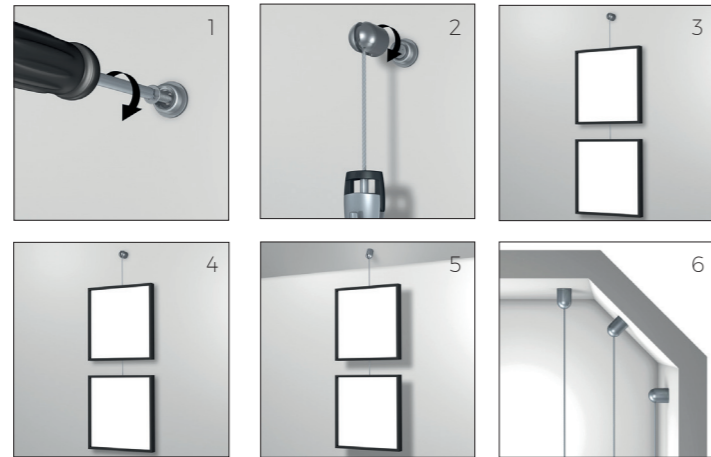

Z100

The Z100 Powerbar offers an adjustable solution for hanging large panels. The panels can be hung stable against the wall. One bar of the Z100 is attached to the panel, the other bar is mounted to the wall. The panel can be adjusted horizontally.

Newly Z100 screw 3.5x40 PZ 2	4010.150*
Newly Z100 screw 3.5x12 PZ 2	4010.160*
FISCHER PLUG USX5x30R	4020.050*
Newly Z100 Powerbar Installation set 20cm/0.6 ft	4045.020

* Recommended 1 pc/10cm/0.3 ft

SOLOHANGER

Solohanger

Watch the installation video here

A great solution for flexibility with a minimum of installation needed. Perfect to hang from a ceiling but also useful to hang on a small wall, columns, shop windows and steel ceilings. The Solohanger hanger offers the possibility to hang more than 1 object on the same cord to a total maximum of 20 kg/44lb per set.