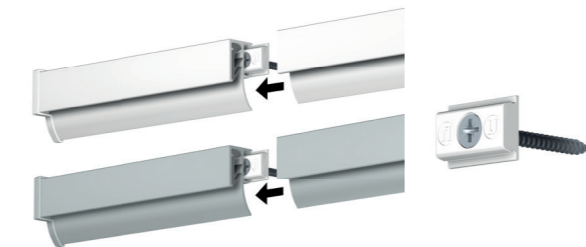

R50

R50 Display

Newly R50 Display is the most compact profile in the field of self clamping paper holders. You can perfectly display cards, posters, drawings without damaging them. You can use them at home, in offices, schools, restaurants and kindergarten. The specially developed rubber clamping profile into the rail makes it possible to hang different paper thicknesses in one. The R50 Display is produced from high quality aluminium in combination with a rubber clamping inside (size 29.5 x 14.2 mm/1.16 x 0.55 inch).

Watch the installation video here

Rail R50

Available in 2 colours.

White/primer: A lively and bright primer white (RAL 9016) which can be repainted without any special preparations.

Alu/silver: Adonized aluminium, giving a contemporary and robust look.

The rail comes with clips, end caps, screws and plugs.

Article numbers:

Newly R50 display rail set white 100 cm/3.2 ft	1501.100
Newly R50 display rail set white 200 cm/6.5 ft	1501.200
Newly R50 display rail set alu 100 cm/3.2 ft	1502.100
Newly R50 display rail set alu 200 cm/6.5 ft	1502.200
Newly R50 display clip	3010.500
Newly R50 end cap white L+R	2501.100
Newly R50 end cap alu L+R	2502.100