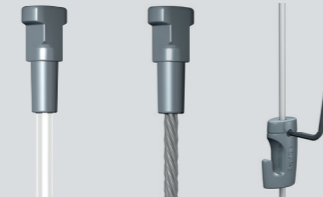

📌 Cords and rod