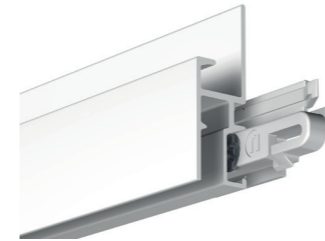

R30

Professional

1. 1 Easy one touch installation
2. 2 Installing tight to the ceiling
3. 3 Re-paintable
4. 4 Hanging in any position along the rail
5. 5 Suitable for heavy duty rods and cords
6. 6 Capacity 50 kg per meter / 110 lb per 3 ft.

Watch the installation video here

Rail R30

The R30 is a professional wall hanging rail which is very suitable for galleries and museums, made of a high quality aluminium and has a capacity of 50 kg per meter/110 lb per 6 ft. (size 34.8 x 11.5mm/1.37 inch x 0.45 inch). Available in

White/primer: A lively and bright primer white (RAL 9016) which can be repainted without any special preparations.

Article numbers:

Newly R30 rail 200 cm/6.5 ft white	1301.200
Newly R30 rail 300 cm/9.8 ft white	1301.300
Newly R30 end cap white	2301.100
Newly R30 corner connector white	2301.200
Newly R30 Installation set 200cm/6.5 ft	4040.200
Newly R30 Installation set 300cm/9.8 ft	4040.300

Newly clip white	3010.101*
Newly drill template	4090.100
Newly screw (3,5x45mm)	4010.100*
Newly plaster board screw	4010.110*
FISHER UX5x30R plug	4020.050*

* Use 3 pieces per meter

Each rail is separately packed in shrink wrap to avoid surface damage.

Cords and rod

The Twister comes in with a reliable transparent perlon cord ϕ 2 mm polyamide or with a contemporary looking steel cable ϕ 1.8 mm.

Both cords have a 20kg/44lb capacity. Besides these cords there is also a rigid 2 mm rod with a Twister head available.

Article numbers:

Perlon Twister

100 cm/3.2 ft	5010.100
150 cm/4.9 ft	5010.150
200 cm/6.5 ft	5010.200
250 cm/8.2 ft	5010.250
300 cm/9.8 ft	5010.300
500 cm/16.4 ft	5010.500

Newly sets

Newly set Perlon Twister 200cm/6.5 ft	
+ H10 4kg/8 lb hook	7025.200
Newly set Perlon Twister 200cm/6.5 ft	
+ H100 20kg/44 lb hook	7026.200

Steel Twister