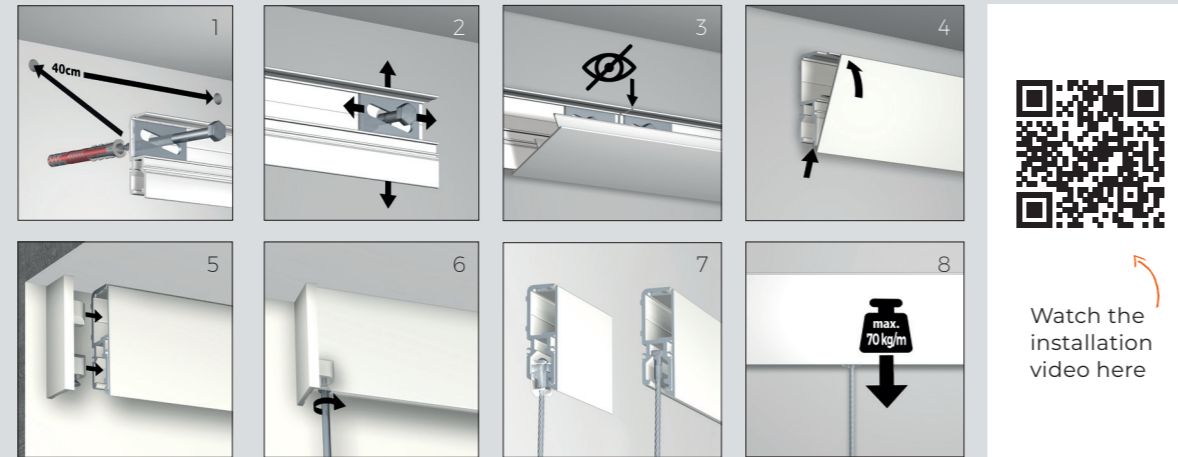

Hook H50: Maximum capacity 5 kg/11 lb. Suitable for all basic hanging functions on both perlon cord and steel cable.

Hook H100: Most reliable, self locking and strongest hook on the market. Suitable till 20 kg/44 lb on both perlon and steel cable.

R70

Museum line

- | | |
|---|---|
| 1 Professional wall rail | 5 Place and cap |
| 2 Easy mounting flush against wall | 6 End cap screwed in |
| 3 Easy adjustment to achieve level hanging using a mounting plate | 7 Suitable for all Newly 2-mm hanging wires |
| 4 Click the cover over the rail | 8 Max. weight capacity 70 kg / 154 lb. |