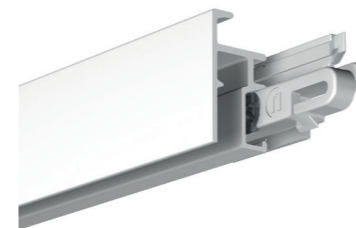

R20

All-round

1. 1 Installing tight to the ceiling
2. 2 Easy one touch installation
3. 3 Re-paintable
4. 4 Hanging in any position along the rail
5. 5 Invisible hanging of the Twister head
6. 6 Max. 30 kg per meter / 66 lb per 3 ft.

Watch the installation video here

Rail R20

The R20 wall rail is produced from high quality aluminium and is suitable till 30kg per meter / 66 lb per 3 ft. (size 17 x 12 mm/ 0,9 x 0,5 inch). Available in 2 colours.

White/primer: A lively and bright primer white (RAL 9016) which can be repainted without any special preparations.

Alu/silver: Anodized aluminium, gives a very contemporary and robust look.

Article numbers:

Newly R20 rail 150 cm / 4.9 ft white	1201.150
Newly R20 rail 200 cm/6.5 ft white	1201.200
Newly R20 rail 300 cm/9.8 ft white	1201.300
Newly R20 rail 200 cm/6.5 ft silver	1202.200

Newly R20 end cap white	2201.100
Newly R20 end cap silver	2202.100
Newly R20 corner connector white	2201.200
Newly R20 corner connector silver	2202.200
Newly R20 Installation set 200cm/6.5 ft	4040.200
Newly R20 Installation set 300cm/9.8 ft	4040.300
Newly clip white	3010.101*
Newly drill template	4090.100
Newly screw (3,5x45mm)	4010.100*
Newly plaster board screw	4010.110*
FISHER UX5x30R plug	4020.050*

* Use 3 pieces per meter

Each rail is separately packed in shrink wrap to avoid surface damage.

Cords and rod

The Twister comes in with a reliable transparent perlon cord ϕ 2 mm polyamide or with a contemporary looking steel cable ϕ 1,8 mm.

Both cords have a 20kg/44 lb. capacity. Besides these cords there is also a rigid 2 mm rod with a Twister head available.

Article numbers:

Perlon Twister

100 cm/3.2 ft	5010.100
150 cm/4.9 ft	5010.150
200 cm/6.5 ft	5010.200
250 cm/8.2 ft	5010.250
300 cm/9.8 ft	5010.300
500 cm/16.4 ft	5010.500

Newly sets