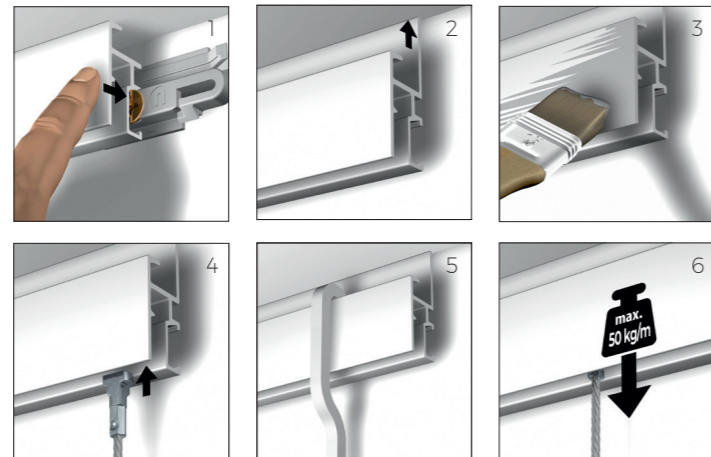

R30

Professional

1. 1 Easy one touch installation
2. 2 Installing tight to the ceiling
3. 3 Re-paintable
4. 4 Hanging in any position along the rail
5. 5 Suitable for heavy duty rods and cords
6. 6 Capacity 50 kg per meter / 110 lb per 3 ft.

Watch the installation video here

Rail R30

The R30 is a professional wall hanging rail which is very suitable for galleries and museums, made of a high quality aluminium and has a capacity of 50 kg per meter/110 lb per 6 ft. (size 34.8 x 11.5mm/1.37 inch x 0.45 inch). Available in

White/primer: A lively and bright primer white (RAL 9016) which can be repainted without any special preparations.

Article numbers:

Newly R30 rail 200 cm/6.5 ft white	1301.200
Newly R30 rail 300 cm/9.8 ft white	1301.300
Newly R30 end cap white	2301.100
Newly R30 corner connector white	2301.200
Newly R30 Installation set 200cm/6.5 ft	4040.200
Newly R30 Installation set 300cm/9.8 ft	4040.300

Newly clip white	3010.101*
Newly drill template	4090.100
Newly screw (3,5x45mm)	4010.100*
Newly plaster board screw	4010.110*
FISHER UX5x30R plug	4020.050*

* Use 3 pieces per meter

Each rail is separately packed in shrink wrap to avoid surface damage.

Cords and rod

The Twister comes in with a reliable transparent perlon cord ϕ 2 mm polyamide or with a contemporary looking steel cable ϕ 1.8 mm.

Both cords have a 20kg/44lb capacity. Besides these cords there is also a rigid 2 mm rod with a Twister head available.

Article numbers:

Perlon Twister

100 cm/3.2 ft	5010.100
150 cm/4.9 ft	5010.150
200 cm/6.5 ft	5010.200
250 cm/8.2 ft	5010.250
300 cm/9.8 ft	5010.300
500 cm/16.4 ft	5010.500

Newly sets

Newly set Perlon Twister 200cm/6.5 ft	
+ H10 4kg/8 lb hook	7025.200
Newly set Perlon Twister 200cm/6.5 ft	
+ H100 20kg/44 lb hook	7026.200

Steel Twister

100 cm/3.2 ft	6010.100
150 cm/4.9 ft	6010.150
200 cm/6.5 ft	6010.200
250 cm/8.5 ft	6010.250
300 cm/9.8 ft	6010.300
500 cm/16.4 ft	6010.500

Rod Twister

Newly Rod 2mm Twister white 200cm/6.5 ft	
	4201.200
Newly Rod hook H50 5kg/11 lb	3021.200

Hanging rod

Classic heavy duty hanging rod for heavy objects. The rod is made of aluminium and the hook of solid steel. The rod is 4x4mm/ 0.15 x 0.15 inch and has a length of 200cm/6.5 ft.

Article numbers:

Newly S-rod alu white 200 cm/6.5 ft	4110.200
Newly S-rod hook 20 kg/44 lb	3030.100

Hooks

Hook H10: Small hook with a maximum capacity of 4kg/8 lb. Only suitable for perlon cords. Easy to adjust while attached to the perlon cord, thanks to the spring mechanism.

Hook H30: Smallest hook in the world, therefore suitable to hang clickframes and small pieces with triangle hanger. Maximum capacity 3 kg/6 lb. Suitable for all basic hanging functions on both perlon cord and steel cable.

Hook H50: Maximum capacity 5 kg/11 lb. Suitable for all basic hanging functions on both perlon cord and steel cable.

Hook H100: Most reliable, self locking and strongest hook on the market. Suitable till 20 kg/44 lb on both perlon and steel cable.