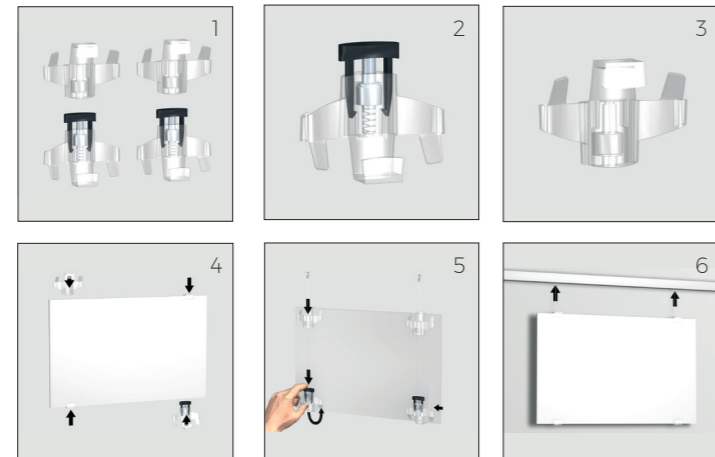

The rail comes with clips, end caps, screws and plugs.

Article numbers:

Newly R50 display rail set white 100 cm/3.2 ft	1501.100
Newly R50 display rail set white 200 cm/6.5 ft	1501.200
Newly R50 display rail set alu 100 cm/3.2 ft	1502.100
Newly R50 display rail set alu 200 cm/6.5 ft	1502.200
<hr/>	
Newly R50 display clip	3010.500
Newly R50 end cap white L+R	2501.100
Newly R50 end cap alu L+R	2502.100

H300

Panel Display

- 1 H300 complete set
- 2 Self locking lower clamp
- 3 Upper clamp
- 4 Easy and fast installation
- 5 Cords can be easily hidden on the reverse
- 6 Easy, flexible and secure hanging

Watch the installation video here