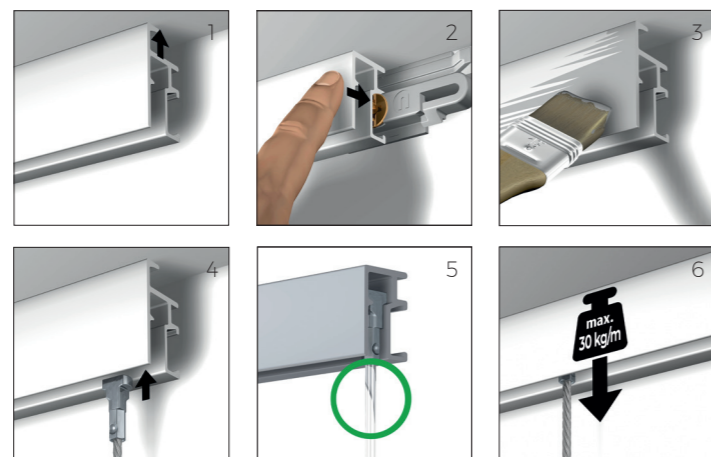

R20

All-round